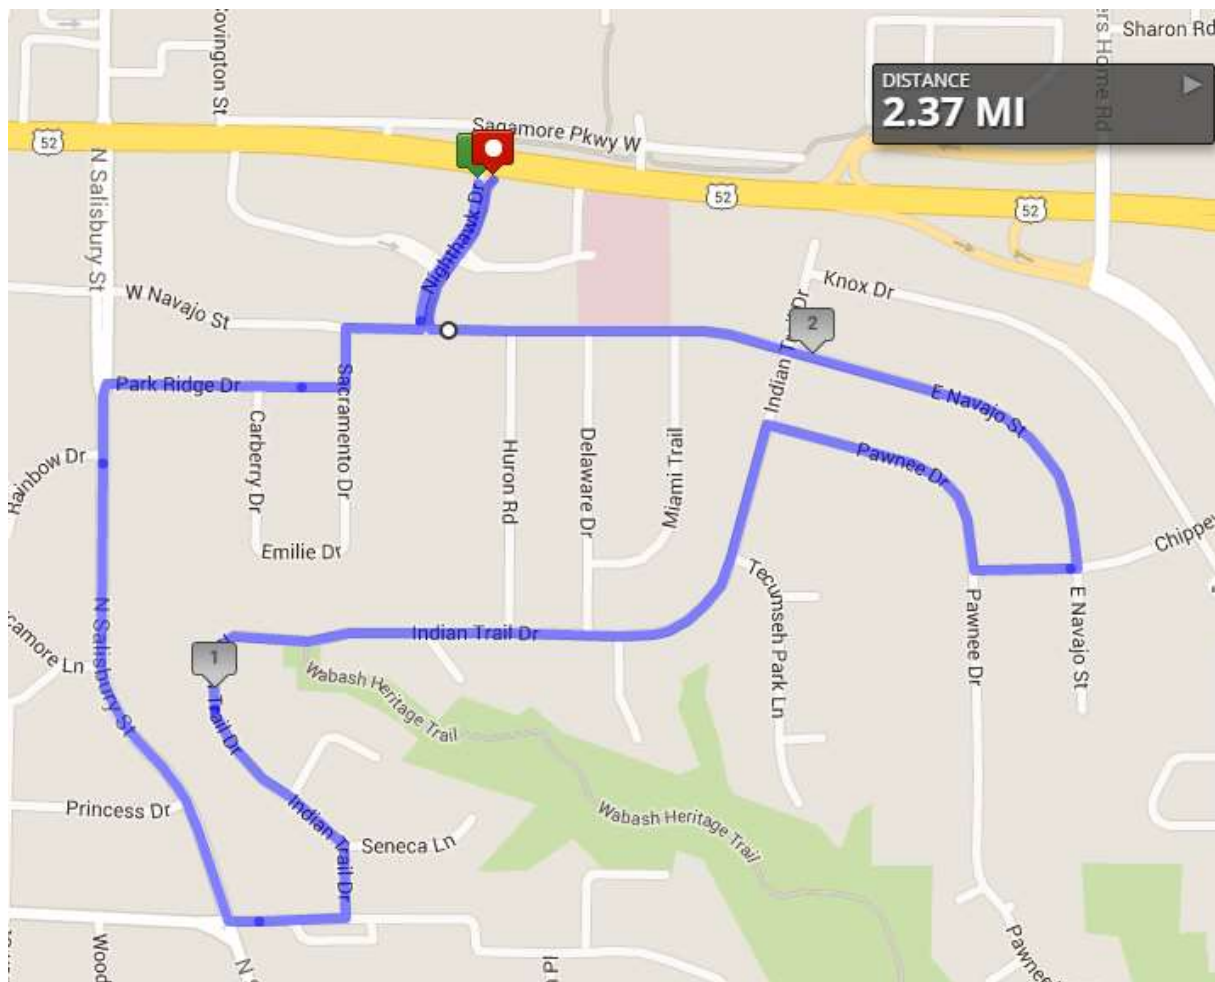

FLEET FEET Running Club

WEST LAFAYETTE

Course in map view

Navajo 2.37

Start: Crew Car Wash

1. Nighthawk to Navajo
2. RIGHT on Navajo to Sacramento
3. LEFT at Sacramento to Park Ridge
4. RIGHT on Park Ridge to Salisbury
5. LEFT on Salisbury to Lindberg
6. LEFT at Lindberg to Indian Trail
7. Turn LEFT on Indian Trail to Pawnee
8. RIGHT at Pawnee to Chippewa
9. LEFT on Chippewa to Navajo
10. Turn LEFT at Navajo to Nighthawk
11. RIGHT on Nighthawk to Crew Car Wash
12. Crew Car Wash- **Stop**