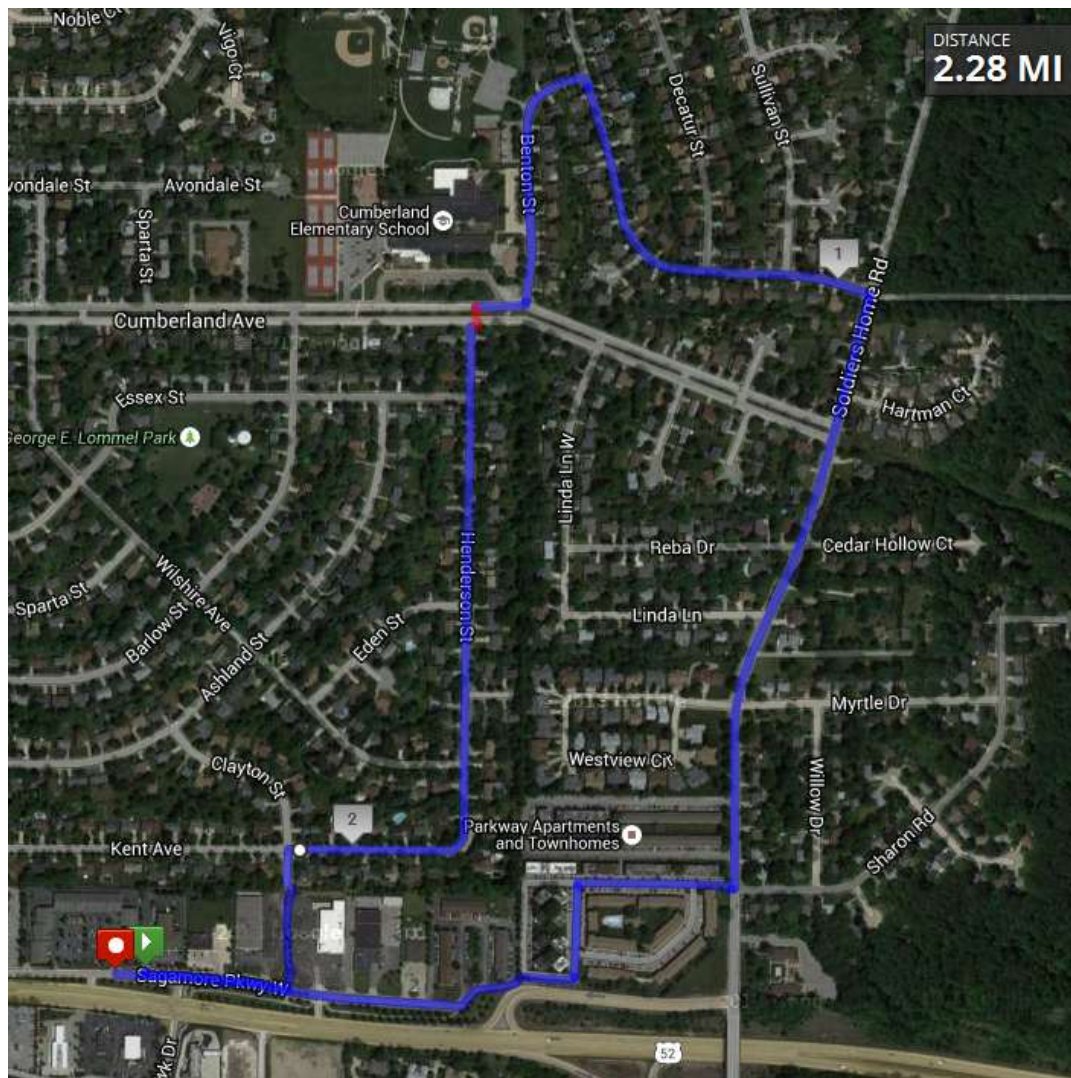

FLEET FEET Running Club

WEST LAFAYETTE

Course in map view

Benton 2.28

Start: Flower bed by 5/3 Bank

1. Turn **LEFT**, take frontage road up to apartment complex
2. **LEFT** turn into complex and then a **RIGHT** turn to go towards Soldiers Home Road
3. **LEFT** at Soldiers Home Road to Hamilton
4. Turn **LEFT** at Hamilton to Benton
5. **LEFT** at Benton to Cumberland
6. Cross over Cumberland to Henderson
7. Follow Henderson to Clayton
8. **LEFT** at Clayton to go past Aldi
9. **RIGHT** at frontage road to 5/3 Bank
10. 5/3 Bank- **Stop**