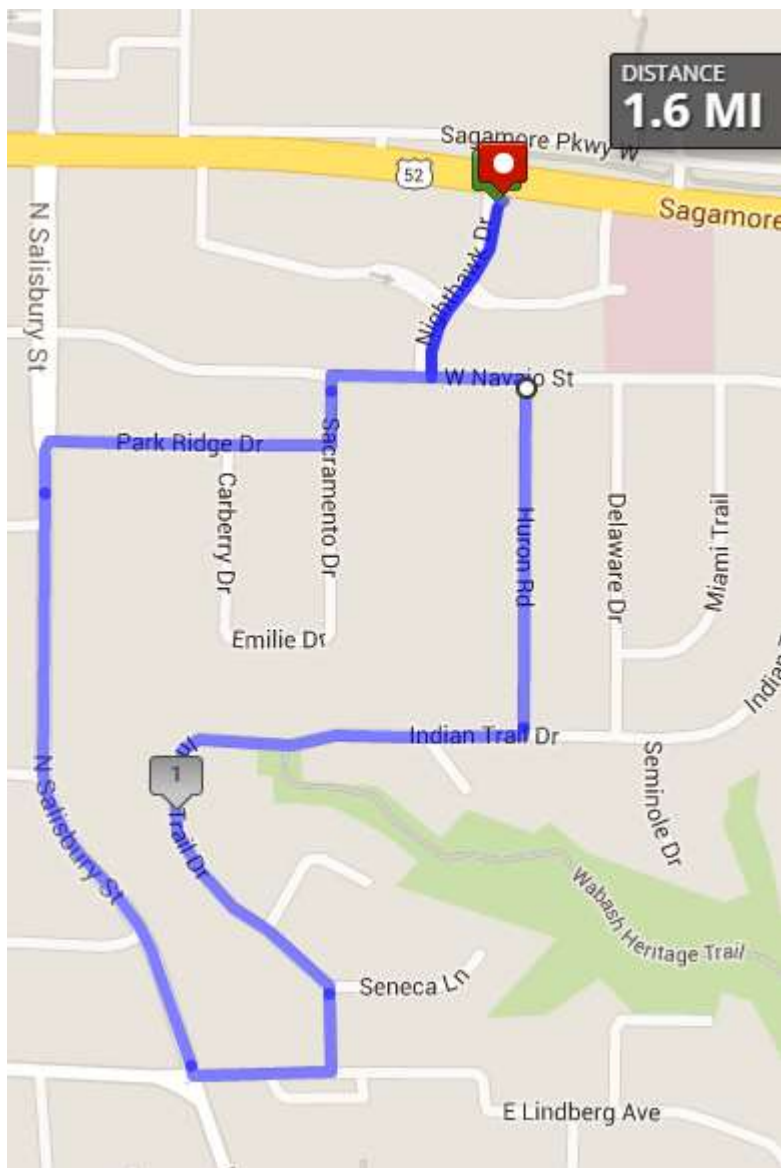

FLEET FEET Running Club

WEST LAFAYETTE

Park Ridge 1.60

Start: Crew Carwash at US-52 stoplight

1. Take Nighthawk up to Navajo
2. RIGHT at Navajo to Sacramento
3. LEFT at Sacramento to Park Ridge
4. RIGHT at Park Ridge to Salisbury
5. LEFT at Salisbury to Lindberg
6. **CAUTION: please use sidewalk along Salisbury**
7. LEFT at Lindberg to Indian Trail
8. Turn LEFT at to Indian Trail to Huron
9. LEFT at Huron to Navajo
10. LEFT at Navajo to Nighthawk
11. RIGHT at Nighthawk to US-52
12. US-52 stoplight - **Stop**