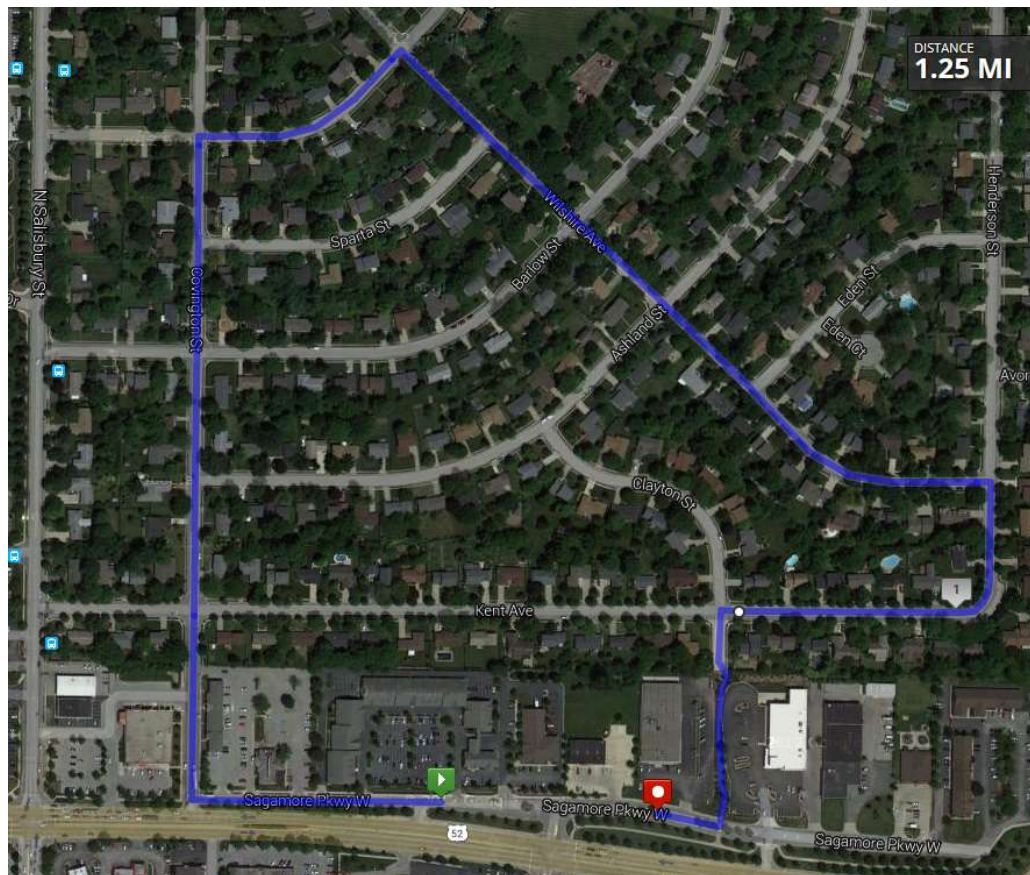

FLEET FEET Running Club

WEST LAFAYETTE

Course in map view

Wilshire 1.25

Start: Flower bed by 5/3 Bank

1. Turn RIGHT, go to Covington
2. RIGHT on Covington to Essex
3. Turn RIGHT onto Essex to Wilshire
4. RIGHT at Wilshire to Henderson
5. Turn RIGHT on Henderson
6. Henderson will turn into Kent
7. Continue on Kent to Clayton
8. LEFT at Clayton to path
9. RIGHT turn at end of path to sidewalk
10. Clines Carpet - **Stop**

Start and Finish area