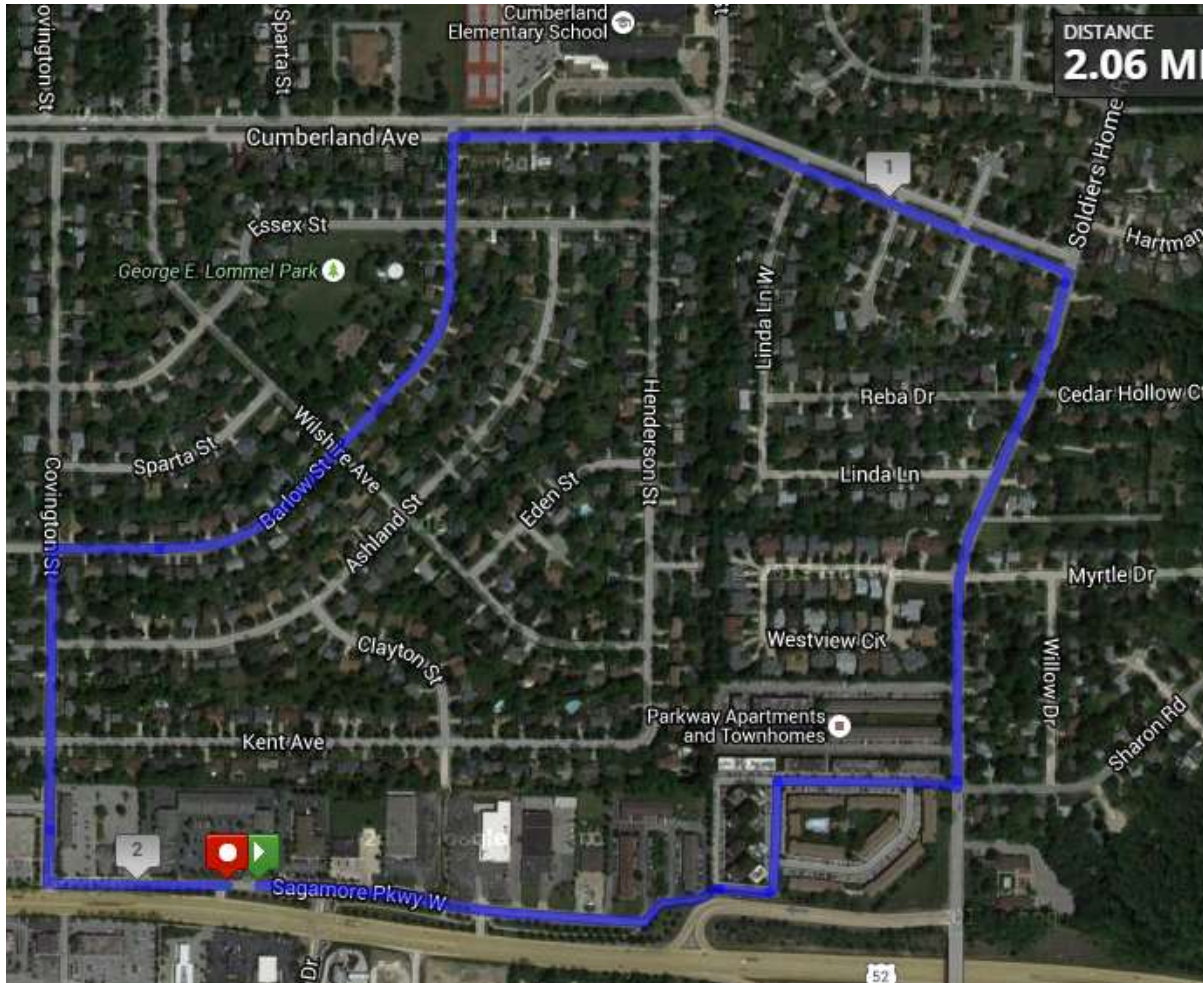

Course in map view

**University Crossing 2.06**

**Start:** Flower bed by 5/3 Bank

1. Turn LEFT, take frontage road up to apartment complex
2. LEFT turn into complex and then a RIGHT turn to go towards Soldiers Home Road
3. LEFT at Soldiers Home Road to Cumberland
4. Turn LEFT at Cumberland to Barlow
5. LEFT at Barlow to Covington
6. Turn LEFT at Covington to frontage road
7. LEFT at frontage road to 5/3 Bank
8. 5/3 Bank- **Stop**