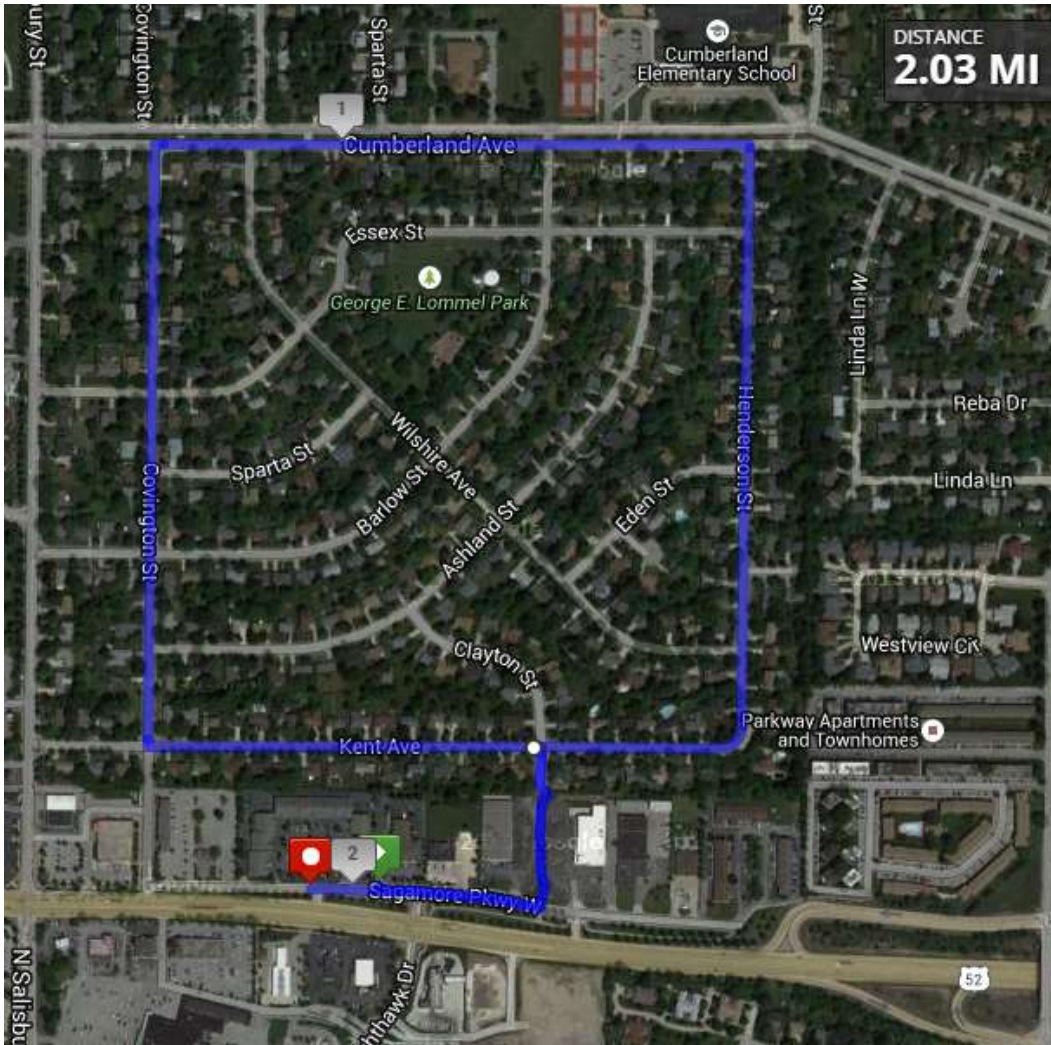

Course in map view

### Cumberland 2.03

**Start:** Flower bed by 5/3 Bank

1. Turn LEFT, go to Aldi
2. LEFT turn onto path to Kent
3. RIGHT at Kent/Henderson to Cumberland
4. LEFT at Cumberland to Covington
5. Turn LEFT at Covington to Kent
6. LEFT at Kent to Clayton
7. RIGHT at Clayton and go pass ALDI
8. Turn RIGHT at frontage road to 5/3 Bank
9. Finish on sidewalk adjacent to parking lot of Fleet Feet - **Stop**

Start and Finish area