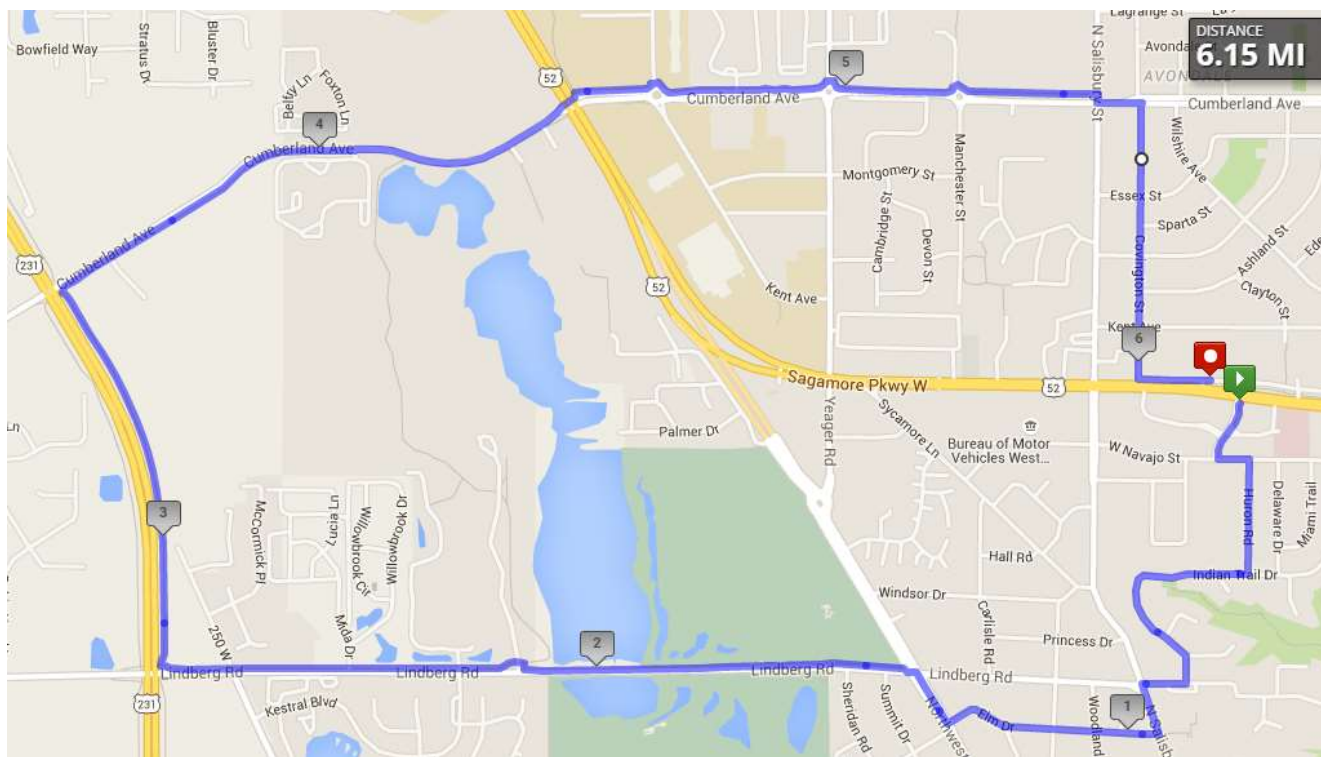

# FLEET FEET Running Club

WEST LAFAYETTE

## US-231 6.15

**Start:** Crew Carwash

1. Nighthawk to Navajo
2. LEFT at Navajo to Huron
3. RIGHT on Huron to Indian Trail
4. RIGHT at Indian Trail to Lindberg
5. RIGHT on Lindberg to Salisbury
6. USE the **CROSS-WALK** to cross over Salisbury
7. LEFT on Salisbury to Elm
8. RIGHT on Elm to Northwestern
9. RIGHT on Northwestern to Lindberg
10. USE the **CROSS-WALK** to cross over Lindberg and Northwestern
11. Take path along Lindberg to US-231
12. RIGHT at US-231 to Cumberland
13. RIGHT at Cumberland to Covington
14. RIGHT on Covington to CVS
15. LEFT at frontage road to 5/3 Bank
16. 5/3 Bank- **Stop**