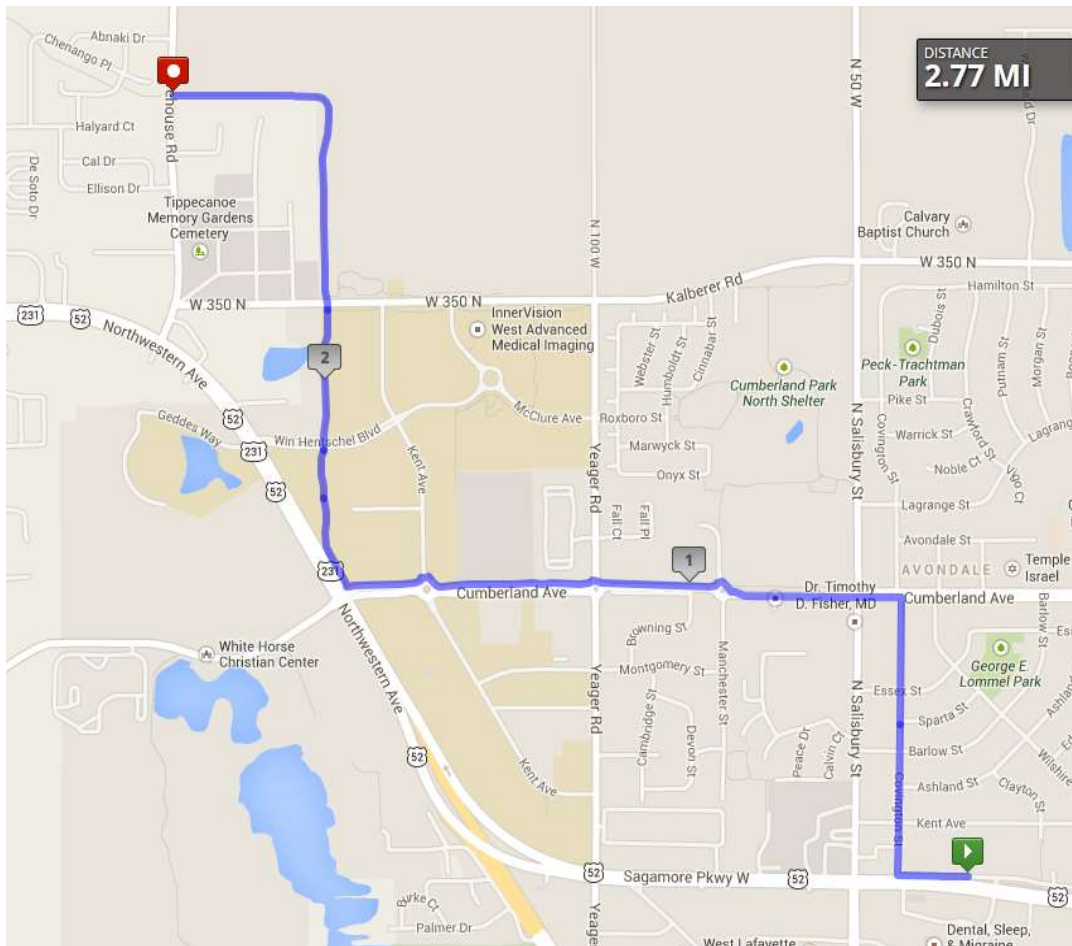

FLEET FEET Running Club

WEST LAFAYETTE

Morehouse OB 5.54

Start: Flower bed by 5/3 Bank

1. Go **RIGHT** to Covington – **0.14 mi**
2. Go **RIGHT** at Covington to Cumberland - **0.49 mi**
3. Go **LEFT** at Cumberland to Kent – **0.87 mi**
4. Round-A-bout @ Kent: **1.5 mile turn around point for a 3 mile course** (go back the way you came)
5. For 5.54 mile course, continue on Cumberland to trail head by US 52 stoplight – **0.14 mi**
6. DO NOT CROSS US 52.
7. Turn **RIGHT** onto trail and go behind Purdue Federal Credit Union
8. Follow path to Kalberer – **0.50 mi**
9. Cross over Kalberer
10. Take path to Morehouse – **0.63 mi**
11. Turn around and go back the way you came