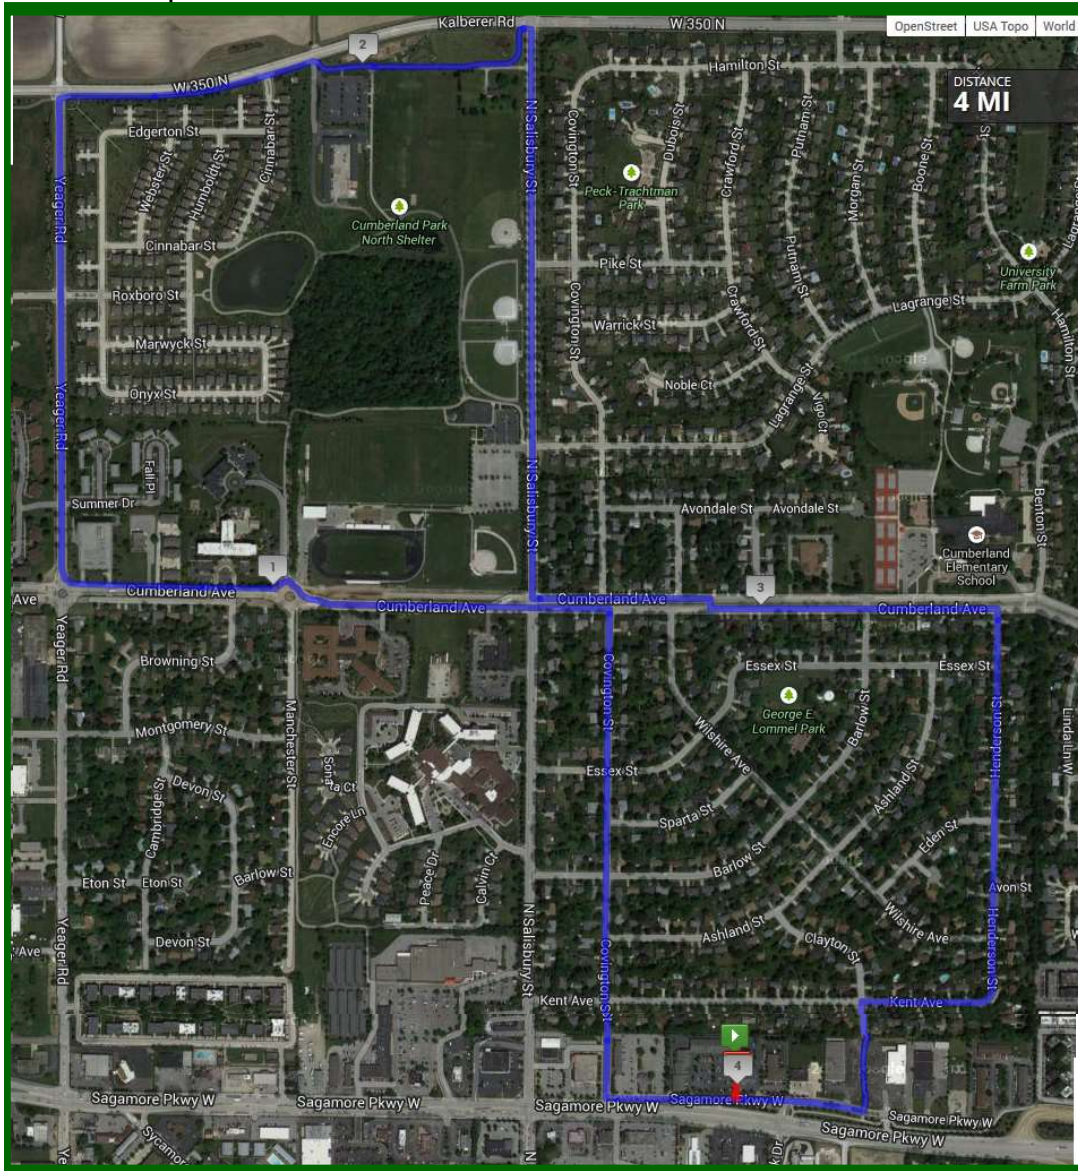

# FLEET FEET Running Club

WEST LAFAYETTE

Course in map view

## YEAGER 4.0

**Start:** Flower bed by 5/3 Bank

1. Turn **RIGHT** towards CVS
2. **RIGHT** on Covington to Cumbeland
3. **LEFT** at Cumberland to Yeager (2<sup>nd</sup> Round-A-bout)
4. **RIGHT** at Yeager to Kalberer
5. Slight **RIGHT** onto path to stoplight at Salisbury
6. **RIGHT** on Salisbury to Cumberland
7. **LEFT** on Cumberland to Henderson
8. Continue on Henderson as it turn into Kent
9. **LEFT** on Clayton to Aldi
10. Right at frontage road to 5/3 Bank
11. 5/3 Bank - **Stop**

Start and Finish area