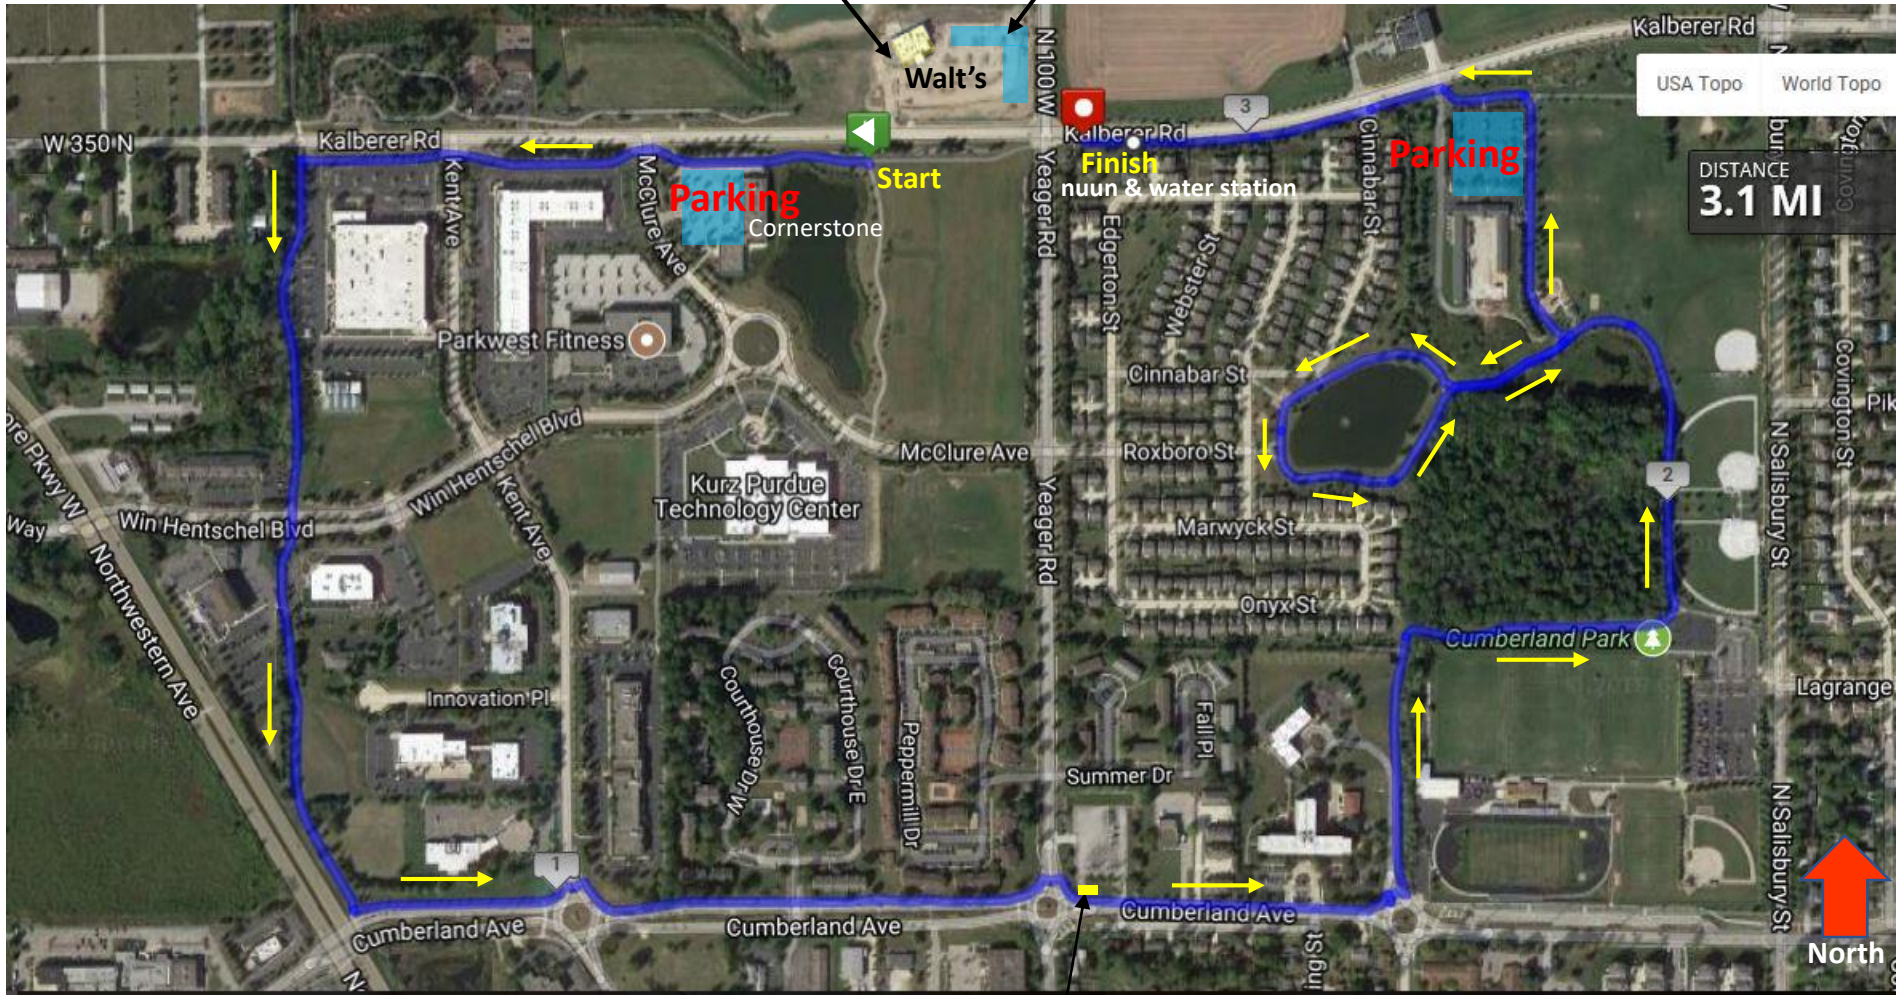

THE BIG RUN

Post Run Celebration at Walt's –
Enter from sidewalk located on west
side of building. Go back to patio
and room reserved for The Big Run

Limited Parking at Walt's

Water Stop